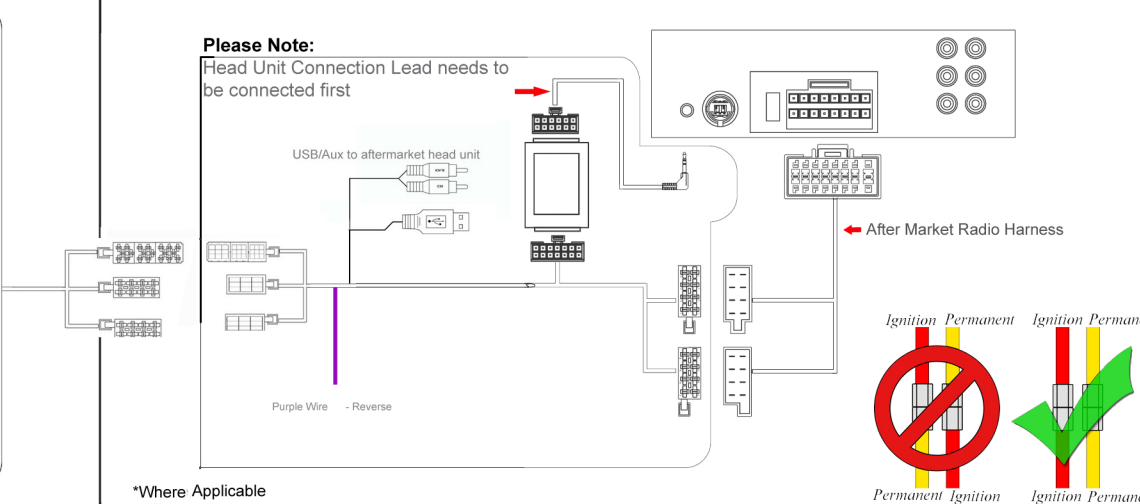

Installation Guide

Part No: **CTSTY006.2** Toyota Steering Wheel Control Interface

Vehicle Compatibility:

Toyota Aygo 2014 - models with phone buttons

Steering Wheel Control Functions

* Note All Dates are guide lines only as specifications of vehicles change

Images of plugs are for illustration purposes only