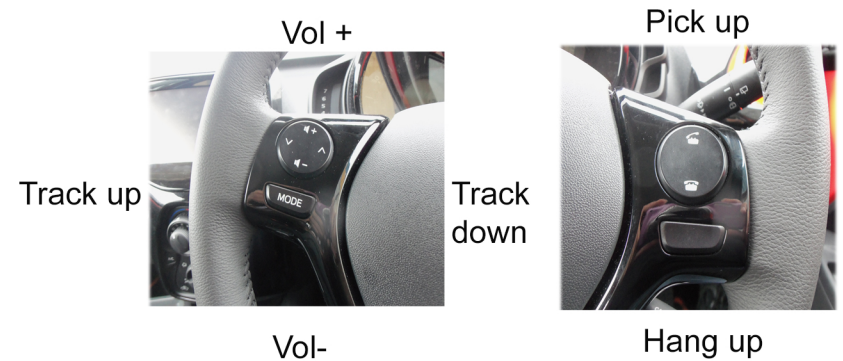

Installation Guide

Part No: **CTSTY006.2** Toyota Steering Wheel Control Interface

Vehicle Compatibility:

Toyota Aygo 2014 - models with phone buttons

Steering Wheel Control Functions

* Note All Dates are guide lines only as specifications of vehicles change

Images of plugs are for illustration purposes only