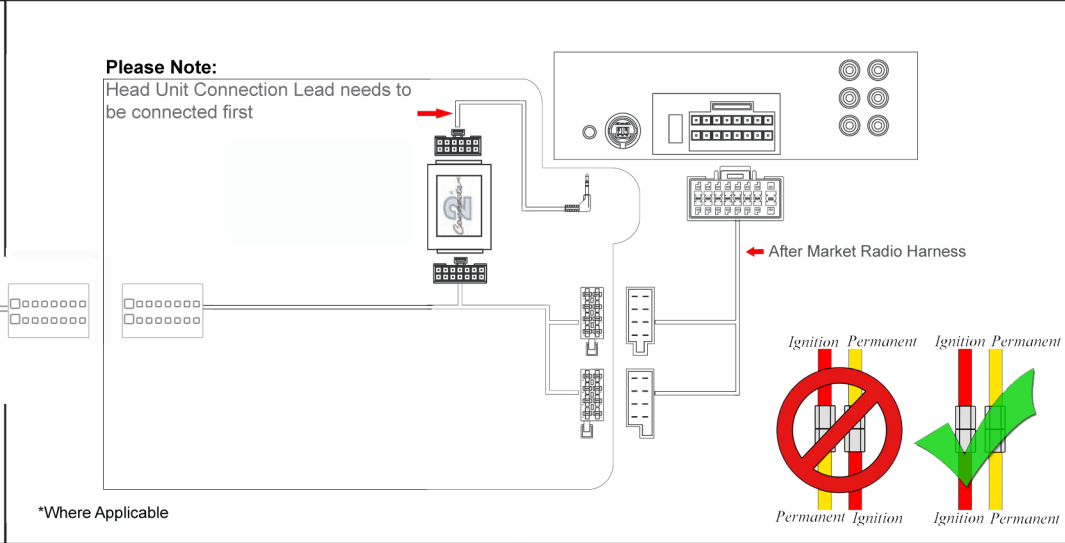

Installation Guide

Part No: CTSHY002.2 Hyundai Steering Wheel Control Interface

Vehicle Compatibility:

Hyundai Santa Fe	2007 - 2012
Hyundai Sonata	2008 - 2010
Hyundai Veracruz	2007 - 2012
Hyundai ix55	2007 - 2012
Hyundai Grandeur	2006 - 2011
Hyundai Azera	2006 - 2011

Steering Wheel Control Functions

* Note All Dates are guide lines only as specifications of vehicles change