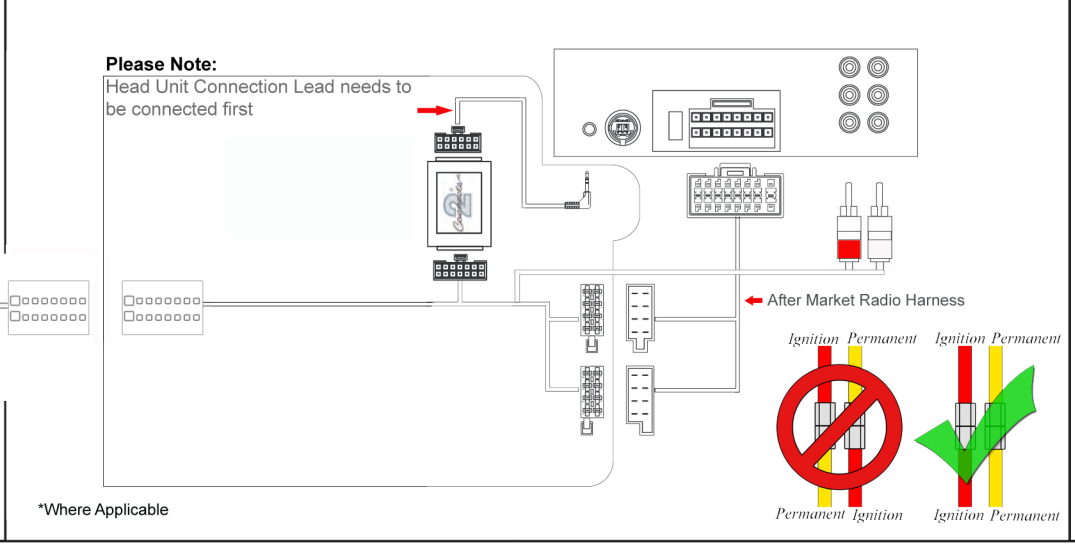

# Installation Guide

Part No: CTSCV005.2 Chevrolet Steering Wheel Control Interface

## Steering Wheel Control Functions

\* Note All Dates are guide lines only as specifications of vehicles change