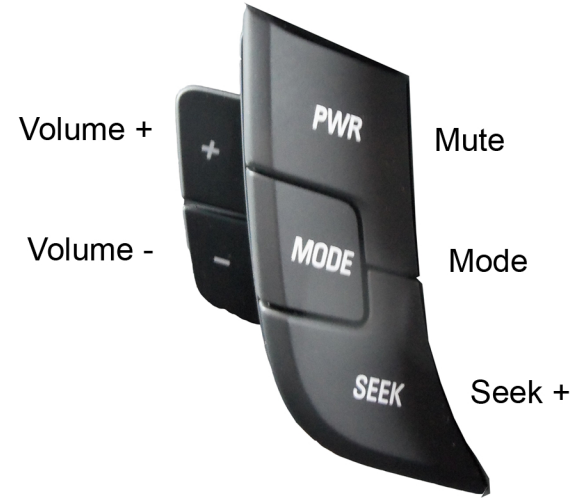

# Installation Guide

Part No: CTSCV005.2 Chevrolet Steering Wheel Control Interface

## Steering Wheel Control Functions

\* Note All Dates are guide lines only as specifications of vehicles change