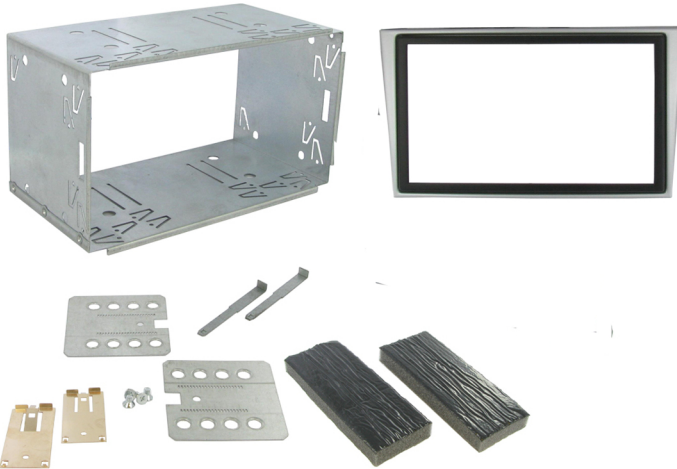

Installation manual for: **Vauxhall**

Agila 2000 - 2008
Tigra 2000 - 2007

Corsa 2000 - 2006
Vectra 2002 - 2013

Meriva 2002 - 2013
Vivaro 2001 - 2011

Omega 2000 - 2013
Zafira 2000 - 2005

Installation kit includes the following items:

- * 1X 2-ISO 100 mm. metal bracket
- * 1X Fixing trim
- * 1X Replacement Panel
- * 2X Mounting plates
- * 2X Mounting spacers
- * 2X Radio removal keys
- * 4X Screws
- * 2X Cushion

Silver, Without centre crease

We advice to use the following positions.
Other positions are also possible.

Use position 2 marked with a cross.
Use position 16 & 18 marked with an arrow
Measured from left to right.

* Mount the plates.

CT23 VX10A

1

2

Remove the original radio using Vauxhall radio release keys.

4

Fit the double din metal bracket.

6

Fit the head unit into the cage, then fit the replacement panels.