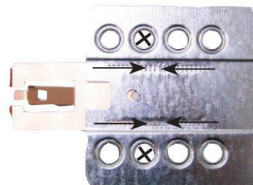

- * 1X 2-ISO 100 mm. metal bracket
- * 1X Fixing trim
- * 1X Replacement Panel
- * 2X Mounting plates
- * 2X Mounting spacers
- * 2X Radio removal keys
- * 4X Screws
- * 2X Cushion

Silver, Without centre crease

We advice to use the following positions.
Other positions are also possible.

Use position 2 marked with a cross.
Use position 16 & 18 marked with an arrow
Measured from left to right.

* Mount the plates.

CT23 VX10A

1

2

Remove the original radio using Vauxhall radio release keys.

4

Fit the double din metal bracket.

6

Fit the head unit into the cage, then fit the replacement panels.

3

Un-plug and remove head unit.

5

Push in the metal clip to secure the cage into place.