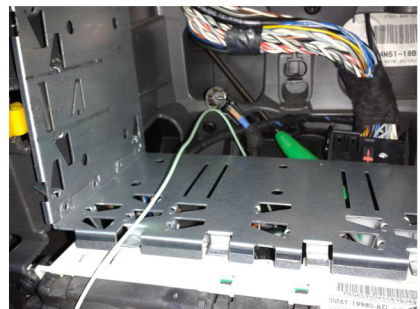

CT23 VX10A

1

2

Remove the original radio using Vauxhall radio release keys.

4

Fit the double din metal bracket.

6

Fit the head unit into the cage, then fit the replacement panels.

3

Un-plug and remove head unit.

5

Push in the metal clip to secure the cage into place.