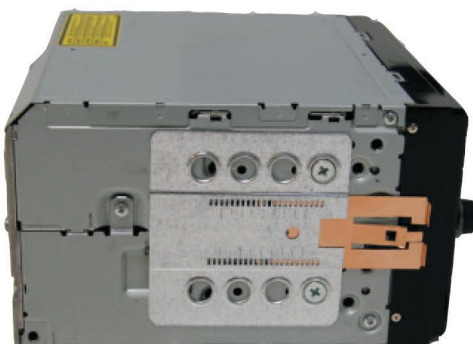

We advice to use the following positions.
Other positions are also possible.

Use position 2 marked with a cross.
Use position 16 & 18 marked with an arrow
Measured from left to right.