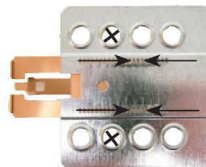

- * 1X 2-ISO 100 mm. metal bracket
- * 1X Fixing trim
- * 1X Replacement Panel
- * 2X Mounting plates
- * 2X Mounting spacers
- * 2X Radio removal keys
- * 4X Screws
- * 2X Cushion

Silver, Without centre crease

We advice to use the following positions.
Other positions are also possible.

Use position 2 marked with a cross.
Use position 16 & 18 marked with an arrow
Measured from left to right.

* Mount the plates.

CT23 VX10A

1

2

Remove the original radio using Vauxhall radio release keys.

4

Fit the double din metal bracket.

6

Fit the head unit into the cage, then fit the replacement panels.

3

Un-plug and remove head unit.

5

Push in the metal clip to secure the cage into place.