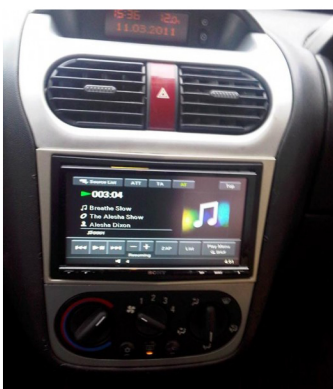

CT23 VX10A

1

2

Remove the original radio using Vauxhall radio release keys.

4

Fit the double din metal bracket.

6

Fit the head unit into the cage, then fit the replacement panels.