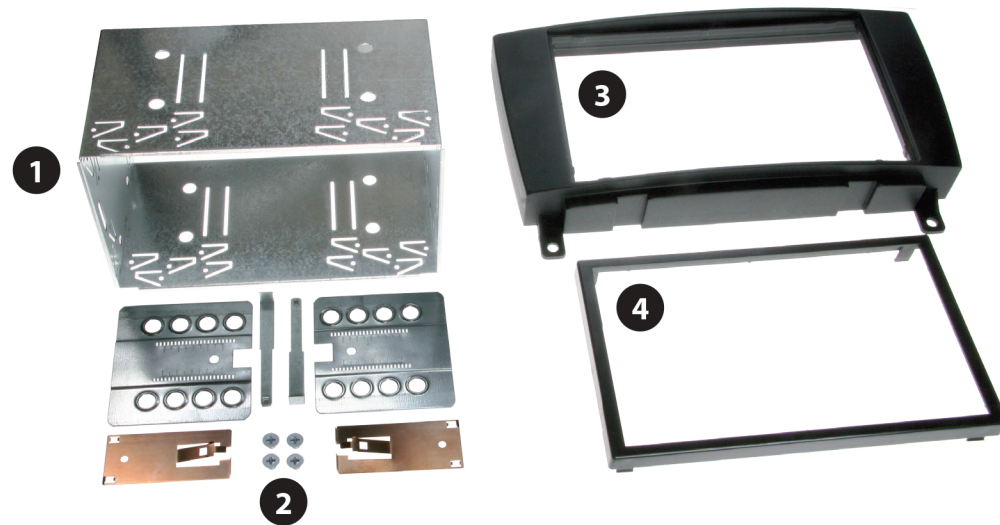

Mercedes CLK-Class 2004 - 2010

Compatible with these double DIN devices

Double DIN Navigation

Double DIN Kit contents

- (1) Metal Frame
- (2) Installation Kit
- (3) Facia Plate
- (4) Trim Frame