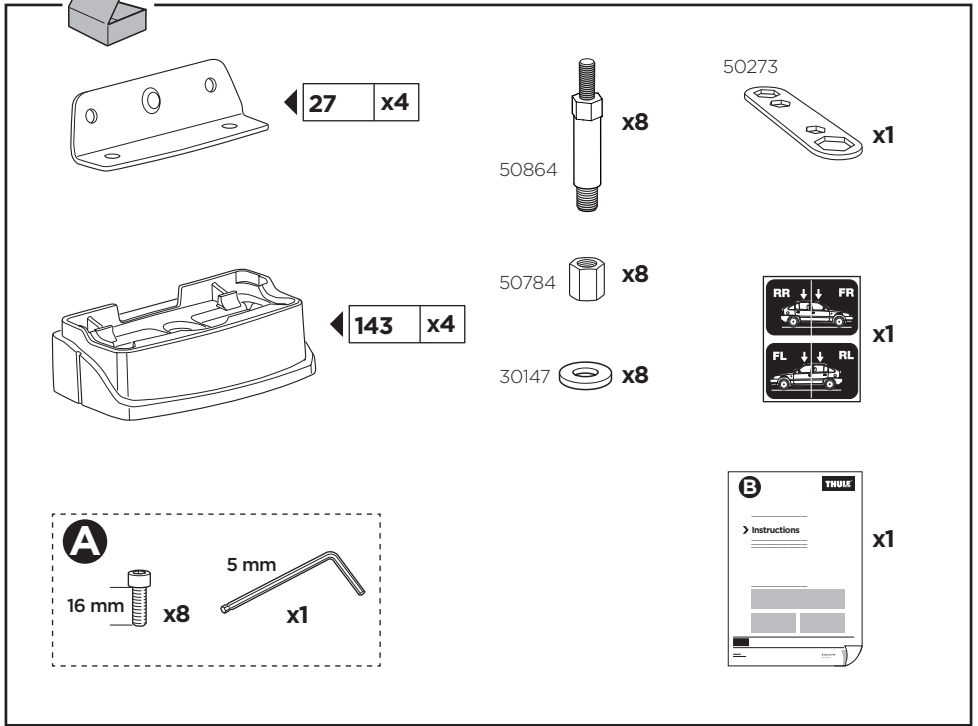

Thule XT Kit 3106

> Instructions

NISSAN Patrol, 5-dr SUV, 11-

This kit is only for vehicles with fixpoint mounting.

ISO 11154-E

183106

C.20130605
509-3106-01

Bring your life
thule.com