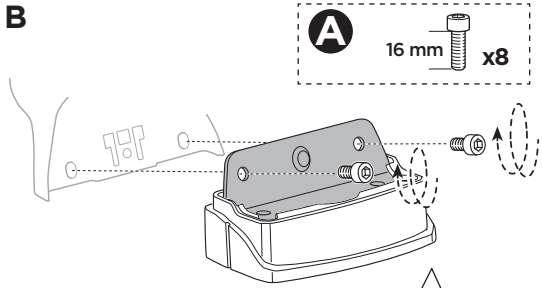

2

A

B

EN Only a few turns
DE Nur wenige Umdrehungen
FR Quelques tours uniquement
NL Slechts enkele slagen
IT Solo qualche giro
ES Sólo algunas vueltas
PT Noções básicas
SV Endast några varv
DK Kun nogle få omgange
NE Bare noen få omdreininger
FI Vain muutama kierros
ET Ainult mõni pööre
LV Tikai dažī apgriezieni
LT Tik keli pasukimai
PL Wystarczy kilka obrotów
RU Только несколько оборотов

UK Лише декілька обертів
BG Само няколко завъртания
CS Pouze několik otáček
SK Len niekoľko otáčok
SL Le nekaj obratov
HR/BiH Samo nekoliko okreta
RO Doar câteva rotiri
HU Csak néhány fordítás
EL Μόνο λίγες περιστροφές
TR Yalnızca birkaç tur

بعض دورات فقط

AR

רק מספר סיבובים

HE

ZH 仅几圈
JA 2～3回転のみ
KO 몇 번만 돌리면 됨
TH เพียงสองสามรอบ

3

x1