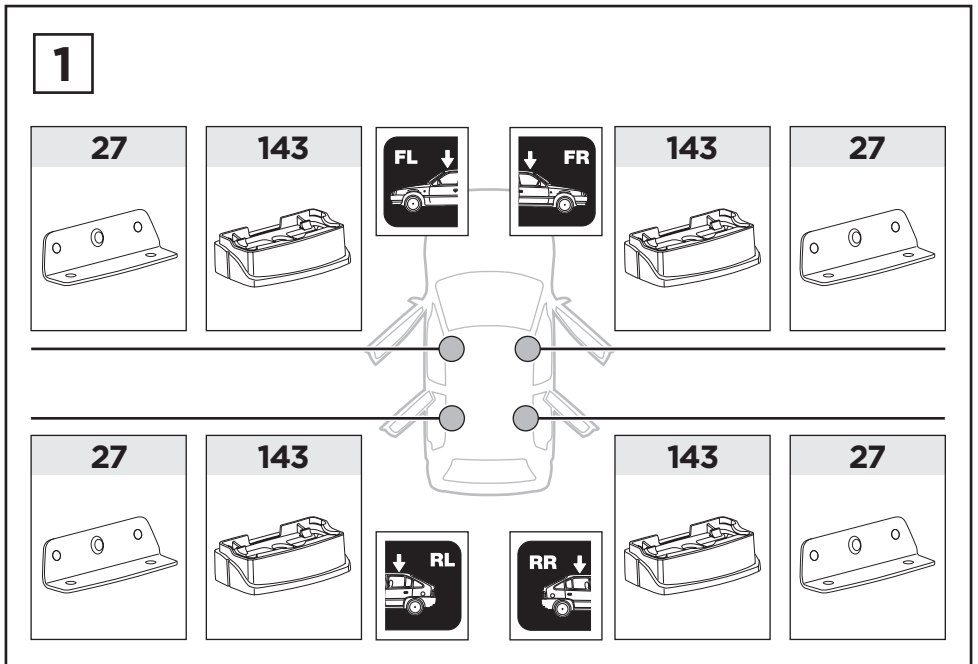

Thule XT Kit 3106

> Instructions

NISSAN Patrol, 5-dr SUV, 11-

This kit is only for vehicles with fixpoint mounting.

ISO 11154-E

183106

C.20130605
509-3106-01

Bring your life
thule.com