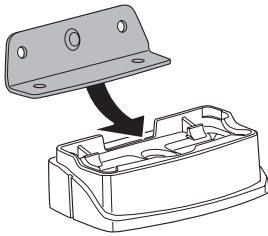

2

A

B

EN Only a few turns
DE Nur wenige Umdrehungen
FR Quelques tours uniquement
NL Slechts enkele slagen
IT Solo qualche giro
ES Sólo algunas vueltas
PT Noções básicas
SV Endast några varv
DK Kun nogle få omgange
NE Bare noen få omdreininger
FI Vain muutama kierros
ET Ainult mõni pööre
LV Tikai dažī apgriezieni
LT Tik keli pasukimai
PL Wystarczy kilka obrotów
RU Только несколько оборотов

UK Лише декілька обертів
BG Само няколко завъртания
CS Pouze několik otáček
SK Len niekoľko otáčok
SL Le nekaj obratov
HR/BiH Samo nekoliko okreta
RO Doar câteva rotiri
HU Csak néhány fordítás
EL Μόνο λίγες περιστροφές
TR Yalnızca birkaç tur

بعض دورات فقط

AR

רק מספר סיבובים

HE

ZH 仅几圈
JA 2～3回転のみ
KO 몇 번만 돌리면 됨
TH เพียงสองสามรอบ

3

x1