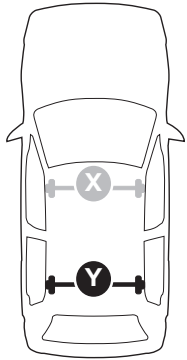

1

Kit 145167

RENAULT Clio (IV), 5-dr Hatchback, 13-19

ISO 11154-E

THULE WingBar Evo	THULE WingBar Edge	THULE WingBar	THULE SquareBar Evo	Evo X (scale)	Edge X (scale)
RENAULT Clio (IV), 5-dr Hatchback, 13-19				36,5	F

THULE ProBar Evo	THULE SlideBar Evo	X (mm/inch)		
RENAULT Clio (IV), 5-dr Hatchback, 13-19		1016 mm / 40"		

THULE WingBar Evo	THULE WingBar Edge	THULE WingBar	THULE SquareBar Evo	Evo Y (scale)	Edge Y (scale)
RENAULT Clio (IV), 5-dr Hatchback, 13-19				28,5	D

THULE ProBar Evo	THULE SlideBar Evo	Y (mm/inch)		
RENAULT Clio (IV), 5-dr Hatchback, 13-19		936 mm / 36 7/8"		

	W (mm/inch)	Z (mm/inch)
RENAULT Clio (IV), 5-dr Hatchback, 13-19	730 mm / 28 3/4"	255 mm / 10"