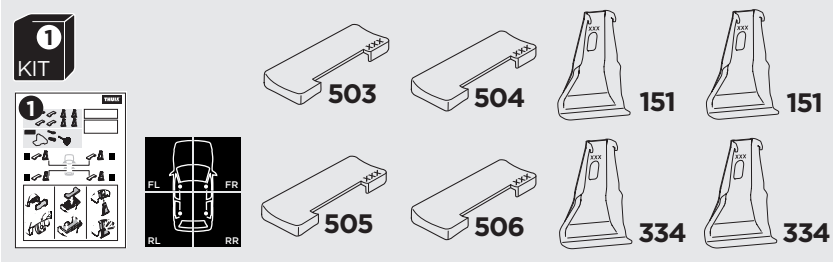

## Kit 145158

HYUNDAI Accent, 5-dr Hatchback, 18-

ISO 11154-E

THULE WingBar Evo	THULE WingBar Edge	THULE WingBar	THULE SquareBar Evo	<b>Evo X (scale)</b>	<b>Edge X (scale)</b>
<b>HYUNDAI Accent, 5-dr Hatchback, 18-</b>				<b>36,5</b>	<b>F</b>

THULE ProBar Evo	THULE SlideBar Evo	<b>X (mm/inch)</b>		
<b>HYUNDAI Accent, 5-dr Hatchback, 18-</b>		<b>1016 mm / 40"</b>		

THULE WingBar Evo	THULE WingBar Edge	THULE WingBar	THULE SquareBar Evo	<b>Evo Y (scale)</b>	<b>Edge Y (scale)</b>
<b>HYUNDAI Accent, 5-dr Hatchback, 18-</b>				<b>32,5</b>	<b>N</b>

THULE ProBar Evo	THULE SlideBar Evo	<b>Y (mm/inch)</b>		
<b>HYUNDAI Accent, 5-dr Hatchback, 18-</b>		<b>976 mm / 38 3/8"</b>		

	<b>W (mm/inch)</b>	<b>Z (mm/inch)</b>
<b>HYUNDAI Accent, 5-dr Hatchback, 18-</b>	<b>700 mm / 27 1/2"</b>	<b>250 mm / 9 7/8"</b>