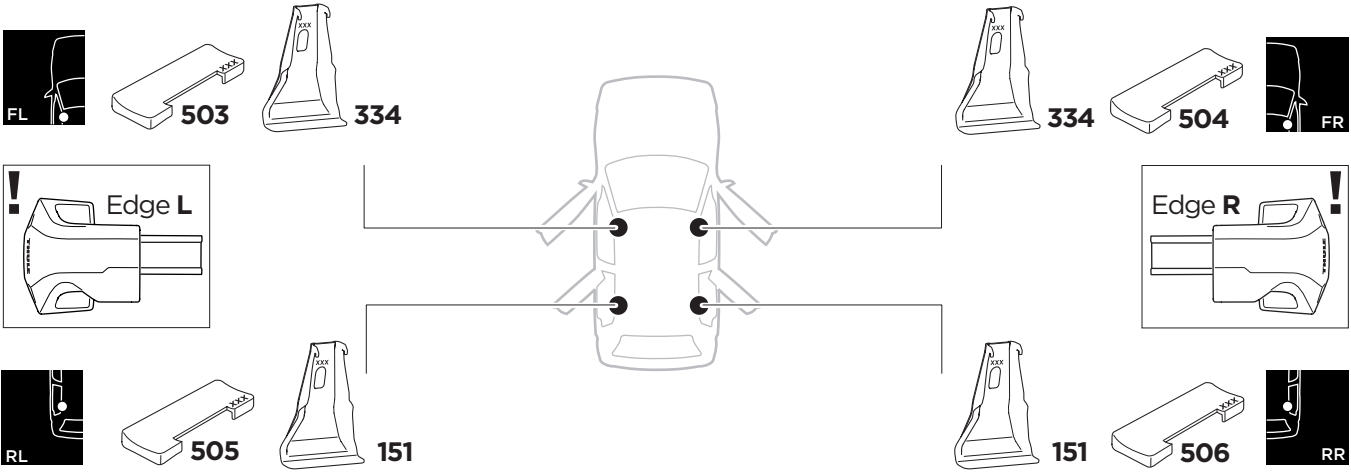

## Kit 145158

HYUNDAI Accent, 5-dr Hatchback, 18-

ISO 11154-E

THULE WingBar Evo	THULE WingBar Edge	THULE WingBar	THULE SquareBar Evo	<b>Evo X (scale)</b>	<b>Edge X (scale)</b>
<b>HYUNDAI Accent, 5-dr Hatchback, 18-</b>				<b>36,5</b>	<b>F</b>

THULE ProBar Evo	THULE SlideBar Evo	<b>X (mm/inch)</b>		
<b>HYUNDAI Accent, 5-dr Hatchback, 18-</b>		<b>1016 mm / 40"</b>		

THULE WingBar Evo	THULE WingBar Edge	THULE WingBar	THULE SquareBar Evo	<b>Evo Y (scale)</b>	<b>Edge Y (scale)</b>
<b>HYUNDAI Accent, 5-dr Hatchback, 18-</b>				<b>32,5</b>	<b>N</b>

THULE ProBar Evo	THULE SlideBar Evo	<b>Y (mm/inch)</b>		
<b>HYUNDAI Accent, 5-dr Hatchback, 18-</b>		<b>976 mm / 38 3/8"</b>		

	<b>W (mm/inch)</b>	<b>Z (mm/inch)</b>
<b>HYUNDAI Accent, 5-dr Hatchback, 18-</b>	<b>700 mm / 27 1/2"</b>	<b>250 mm / 9 7/8"</b>