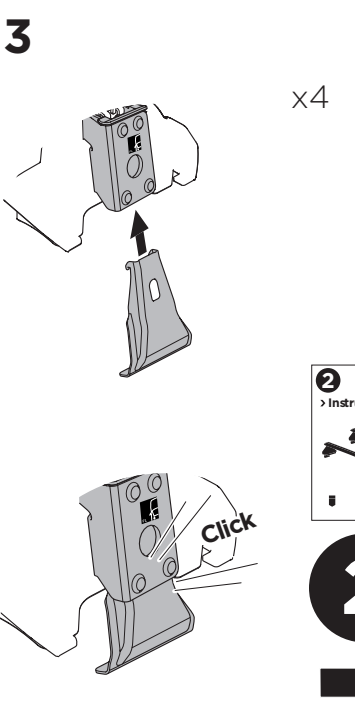

1

Kit 145132

TOYOTA Vitz (XP130), 5-dr Hatchback, 10-
TOYOTA Yaris (XP130), 5-dr Hatchback, 12-

ISO 11154-E

THULE WingBar Evo	THULE WingBar Edge	THULE WingBar	THULE SquareBar Evo	Evo X (scale)	Edge X (scale)
TOYOTA Vitz (XP130), 5-dr Hatchback, 10-				30,5	R
TOYOTA Yaris (XP130), 5-dr Hatchback, 12-				30,5	R

THULE ProBar Evo	THULE SlideBar Evo			X (mm/inch)	
TOYOTA Vitz (XP130), 5-dr Hatchback, 10-				956 mm / 37 5/8"	
TOYOTA Yaris (XP130), 5-dr Hatchback, 12-				956 mm / 37 5/8"	

THULE WingBar Evo	THULE WingBar Edge	THULE WingBar	THULE SquareBar Evo	Evo Y (scale)	Edge Y (scale)
TOYOTA Vitz (XP130), 5-dr Hatchback, 10-				26	I
TOYOTA Yaris (XP130), 5-dr Hatchback, 12-				26	I