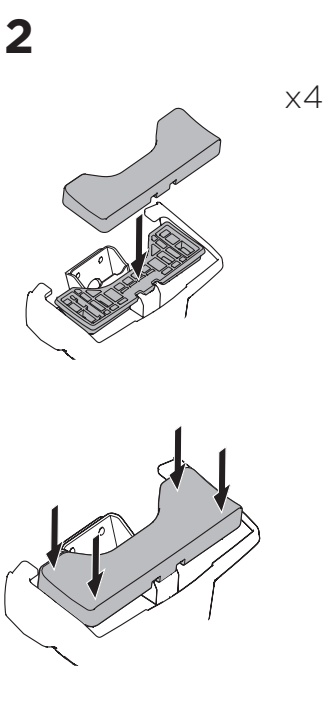

1

Kit 145132

TOYOTA Vitz (XP130), 5-dr Hatchback, 10-
TOYOTA Yaris (XP130), 5-dr Hatchback, 12-

ISO 11154-E

THULE WingBar Evo	THULE WingBar Edge	THULE WingBar	THULE SquareBar Evo	Evo X (scale)	Edge X (scale)
TOYOTA Vitz (XP130), 5-dr Hatchback, 10-				30,5	R
TOYOTA Yaris (XP130), 5-dr Hatchback, 12-				30,5	R

THULE ProBar Evo	THULE SlideBar Evo			X (mm/inch)	
TOYOTA Vitz (XP130), 5-dr Hatchback, 10-				956 mm / 37 5/8"	
TOYOTA Yaris (XP130), 5-dr Hatchback, 12-				956 mm / 37 5/8"	

THULE WingBar Evo	THULE WingBar Edge	THULE WingBar	THULE SquareBar Evo	Evo Y (scale)	Edge Y (scale)
TOYOTA Vitz (XP130), 5-dr Hatchback, 10-				26	I
TOYOTA Yaris (XP130), 5-dr Hatchback, 12-				26	I

THULE ProBar Evo	THULE SlideBar Evo			Y (mm/inch)	
TOYOTA Vitz (XP130), 5-dr Hatchback, 10-				911 mm / 35 7/8"	
TOYOTA Yaris (XP130), 5-dr Hatchback, 12-				911 mm / 35 7/8"	

	W (mm/inch)	Z (mm/inch)
TOYOTA Vitz (XP130), 5-dr Hatchback, 10-	710 mm / 28"	180 mm / 7 1/8"
TOYOTA Yaris (XP130), 5-dr Hatchback, 12-	710 mm / 28"	180 mm / 7 1/8"