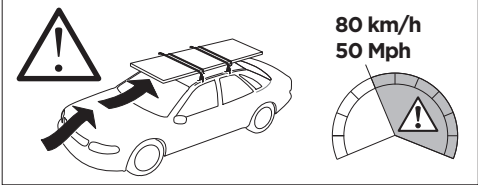

ISO 11154-E