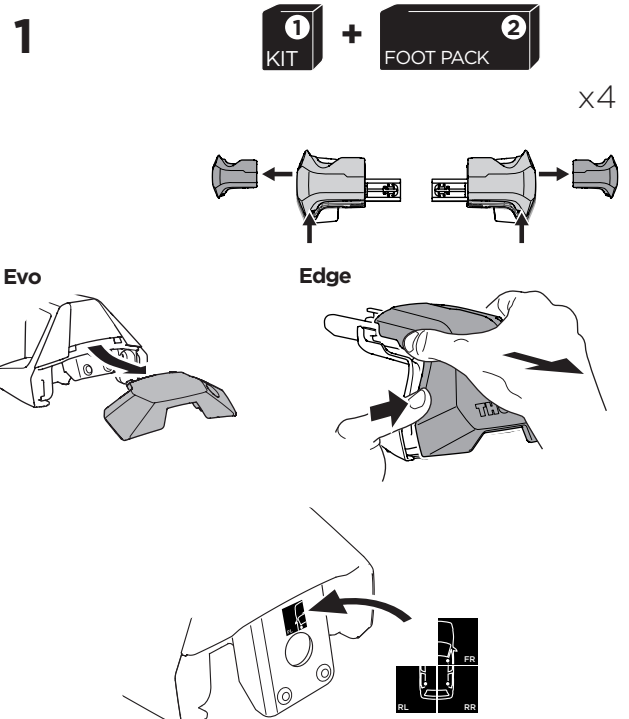

1

Kit 145132

TOYOTA Vitz (XP130), 5-dr Hatchback, 10-
TOYOTA Yaris (XP130), 5-dr Hatchback, 12-

ISO 11154-E

THULE WingBar Evo	THULE WingBar Edge	THULE WingBar	THULE SquareBar Evo	Evo X (scale)	Edge X (scale)
TOYOTA Vitz (XP130), 5-dr Hatchback, 10-				30,5	R
TOYOTA Yaris (XP130), 5-dr Hatchback, 12-				30,5	R

THULE ProBar Evo	THULE SlideBar Evo			X (mm/inch)	
TOYOTA Vitz (XP130), 5-dr Hatchback, 10-				956 mm / 37 5/8"	
TOYOTA Yaris (XP130), 5-dr Hatchback, 12-				956 mm / 37 5/8"	

THULE WingBar Evo	THULE WingBar Edge	THULE WingBar	THULE SquareBar Evo	Evo Y (scale)	Edge Y (scale)
TOYOTA Vitz (XP130), 5-dr Hatchback, 10-				26	I
TOYOTA Yaris (XP130), 5-dr Hatchback, 12-				26	I

THULE ProBar Evo	THULE SlideBar Evo			Y (mm/inch)	
TOYOTA Vitz (XP130), 5-dr Hatchback, 10-				911 mm / 35 7/8"	
TOYOTA Yaris (XP130), 5-dr Hatchback, 12-				911 mm / 35 7/8"	

	W (mm/inch)	Z (mm/inch)
TOYOTA Vitz (XP130), 5-dr Hatchback, 10-	710 mm / 28"	180 mm / 7 1/8"
TOYOTA Yaris (XP130), 5-dr Hatchback, 12-	710 mm / 28"	180 mm / 7 1/8"