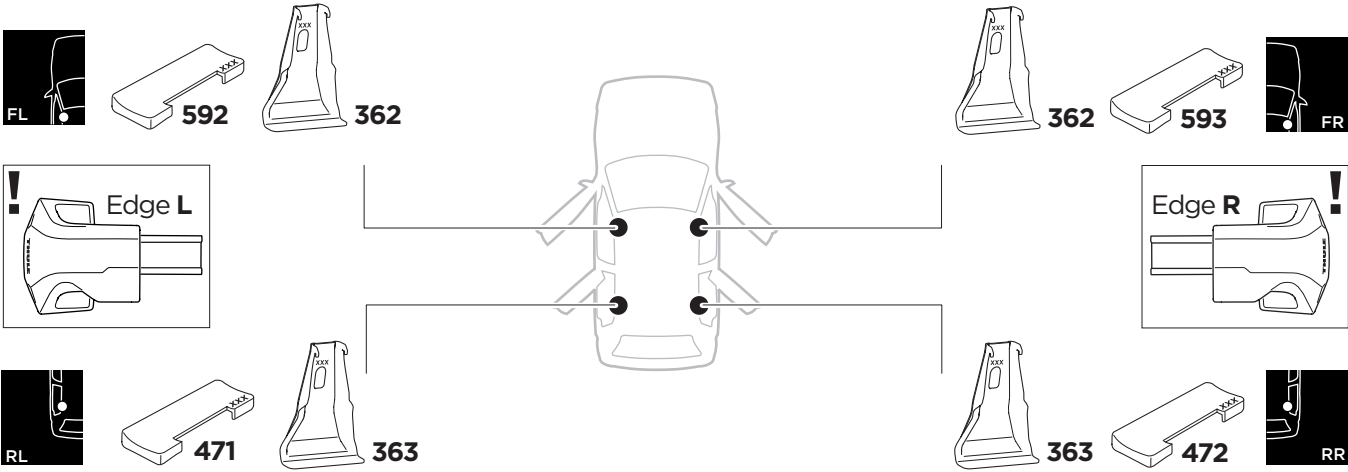

1

Kit 145132

TOYOTA Vitz (XP130), 5-dr Hatchback, 10-
TOYOTA Yaris (XP130), 5-dr Hatchback, 12-

ISO 11154-E

THULE WingBar Evo	THULE WingBar Edge	THULE WingBar	THULE SquareBar Evo	Evo X (scale)	Edge X (scale)
TOYOTA Vitz (XP130), 5-dr Hatchback, 10-				30,5	R
TOYOTA Yaris (XP130), 5-dr Hatchback, 12-				30,5	R

THULE ProBar Evo	THULE SlideBar Evo			X (mm/inch)	
TOYOTA Vitz (XP130), 5-dr Hatchback, 10-				956 mm / 37 5/8"	
TOYOTA Yaris (XP130), 5-dr Hatchback, 12-				956 mm / 37 5/8"	

THULE WingBar Evo	THULE WingBar Edge	THULE WingBar	THULE SquareBar Evo	Evo Y (scale)	Edge Y (scale)
TOYOTA Vitz (XP130), 5-dr Hatchback, 10-				26	I
TOYOTA Yaris (XP130), 5-dr Hatchback, 12-				26	I

THULE ProBar Evo	THULE SlideBar Evo			Y (mm/inch)	
TOYOTA Vitz (XP130), 5-dr Hatchback, 10-				911 mm / 35 7/8"	
TOYOTA Yaris (XP130), 5-dr Hatchback, 12-				911 mm / 35 7/8"	

	W (mm/inch)	Z (mm/inch)
TOYOTA Vitz (XP130), 5-dr Hatchback, 10-	710 mm / 28"	180 mm / 7 1/8"
TOYOTA Yaris (XP130), 5-dr Hatchback, 12-	710 mm / 28"	180 mm / 7 1/8"