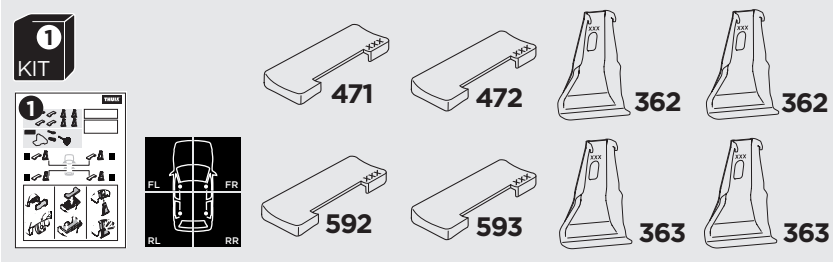

1

Kit 145132

TOYOTA Vitz (XP130), 5-dr Hatchback, 10-
TOYOTA Yaris (XP130), 5-dr Hatchback, 12-

ISO 11154-E

THULE WingBar Evo	THULE WingBar Edge	THULE WingBar	THULE SquareBar Evo	Evo X (scale)	Edge X (scale)
TOYOTA Vitz (XP130), 5-dr Hatchback, 10-				30,5	R
TOYOTA Yaris (XP130), 5-dr Hatchback, 12-				30,5	R

THULE ProBar Evo	THULE SlideBar Evo			X (mm/inch)	
TOYOTA Vitz (XP130), 5-dr Hatchback, 10-				956 mm / 37 5/8"	
TOYOTA Yaris (XP130), 5-dr Hatchback, 12-				956 mm / 37 5/8"	

THULE WingBar Evo	THULE WingBar Edge	THULE WingBar	THULE SquareBar Evo	Evo Y (scale)	Edge Y (scale)
TOYOTA Vitz (XP130), 5-dr Hatchback, 10-				26	I
TOYOTA Yaris (XP130), 5-dr Hatchback, 12-				26	I

THULE ProBar Evo	THULE SlideBar Evo			Y (mm/inch)	
TOYOTA Vitz (XP130), 5-dr Hatchback, 10-				911 mm / 35 7/8"	
TOYOTA Yaris (XP130), 5-dr Hatchback, 12-				911 mm / 35 7/8"	

	W (mm/inch)	Z (mm/inch)
TOYOTA Vitz (XP130), 5-dr Hatchback, 10-	710 mm / 28"	180 mm / 7 1/8"
TOYOTA Yaris (XP130), 5-dr Hatchback, 12-	710 mm / 28"	180 mm / 7 1/8"