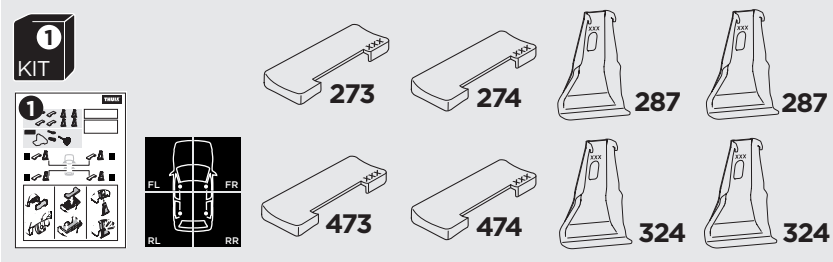

1

Kit 145110

MAZDA CX-5, 5-dr SUV, 12-16

ISO 11154-E

THULE WingBar Evo	THULE WingBar Edge	THULE WingBar	THULE SquareBar Evo	Evo X (scale)	Edge X (scale)
MAZDA CX-5, 5-dr SUV, 12-16				44,5	H

THULE ProBar Evo	THULE SlideBar Evo	X (mm/inch)		
MAZDA CX-5, 5-dr SUV, 12-16		1096 mm / 43 1/8"		

THULE WingBar Evo	THULE WingBar Edge	THULE WingBar	THULE SquareBar Evo	Evo Y (scale)	Edge Y (scale)
MAZDA CX-5, 5-dr SUV, 12-16				37,5	D

THULE ProBar Evo	THULE SlideBar Evo	Y (mm/inch)		
MAZDA CX-5, 5-dr SUV, 12-16		1026 mm / 40 3/8"		

	W (mm/inch)	Z (mm/inch)
MAZDA CX-5, 5-dr SUV, 12-16	700 mm / 27 1/2"	300 mm / 11 3/4"