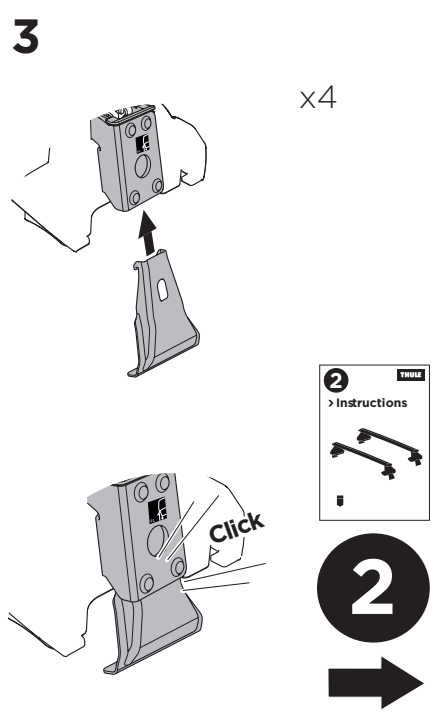

1

Kit 145110

MAZDA CX-5, 5-dr SUV, 12-16

ISO 11154-E

THULE WingBar Evo	THULE WingBar Edge	THULE WingBar	THULE SquareBar Evo	Evo X (scale)	Edge X (scale)
MAZDA CX-5, 5-dr SUV, 12-16				44,5	H

THULE ProBar Evo	THULE SlideBar Evo	X (mm/inch)		
MAZDA CX-5, 5-dr SUV, 12-16		1096 mm / 43 1/8"		

THULE WingBar Evo	THULE WingBar Edge	THULE WingBar	THULE SquareBar Evo	Evo Y (scale)	Edge Y (scale)
MAZDA CX-5, 5-dr SUV, 12-16				37,5	D

THULE ProBar Evo	THULE SlideBar Evo	Y (mm/inch)		
MAZDA CX-5, 5-dr SUV, 12-16		1026 mm / 40 3/8"		

	W (mm/inch)	Z (mm/inch)
MAZDA CX-5, 5-dr SUV, 12-16	700 mm / 27 1/2"	300 mm / 11 3/4"