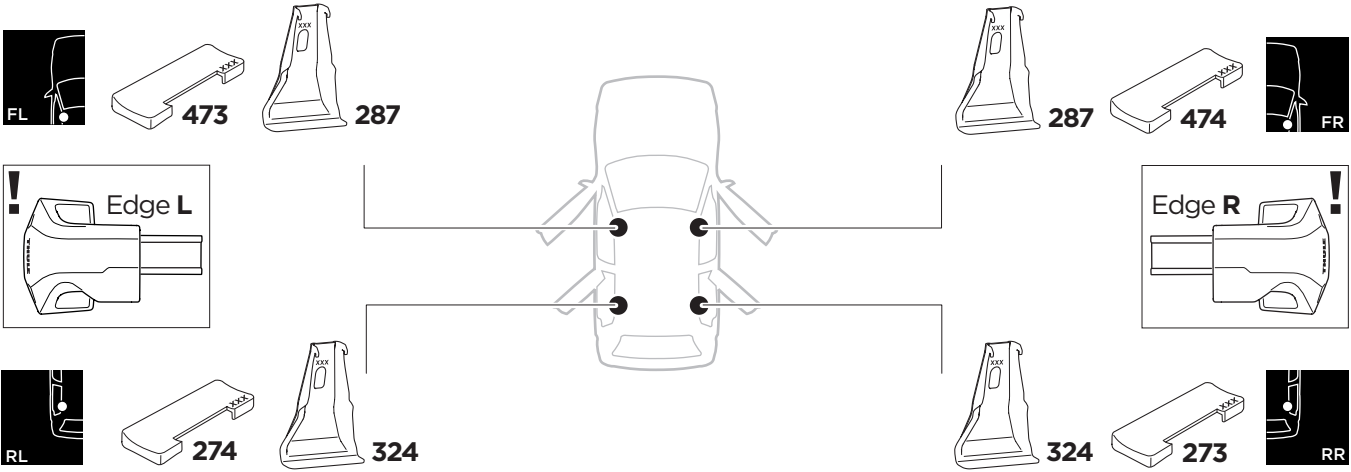

1

Kit 145110

MAZDA CX-5, 5-dr SUV, 12-16

ISO 11154-E

THULE WingBar Evo	THULE WingBar Edge	THULE WingBar	THULE SquareBar Evo	Evo X (scale)	Edge X (scale)
MAZDA CX-5, 5-dr SUV, 12-16				44,5	H

THULE ProBar Evo	THULE SlideBar Evo	X (mm/inch)		
MAZDA CX-5, 5-dr SUV, 12-16		1096 mm / 43 1/8"		

THULE WingBar Evo	THULE WingBar Edge	THULE WingBar	THULE SquareBar Evo	Evo Y (scale)	Edge Y (scale)
MAZDA CX-5, 5-dr SUV, 12-16				37,5	D

THULE ProBar Evo	THULE SlideBar Evo	Y (mm/inch)		
MAZDA CX-5, 5-dr SUV, 12-16		1026 mm / 40 3/8"		

	W (mm/inch)	Z (mm/inch)
MAZDA CX-5, 5-dr SUV, 12-16	700 mm / 27 1/2"	300 mm / 11 3/4"