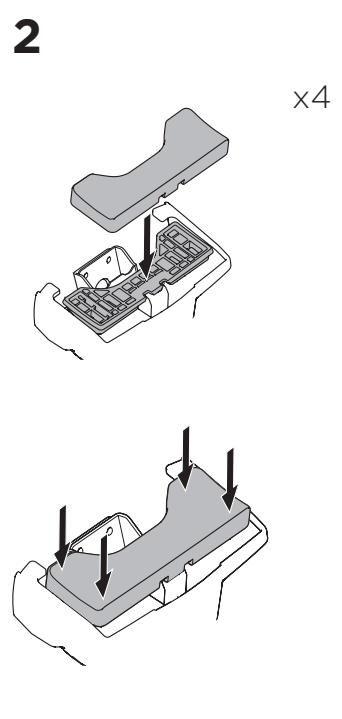

1

Kit 145110

MAZDA CX-5, 5-dr SUV, 12-16

ISO 11154-E

THULE WingBar Evo	THULE WingBar Edge	THULE WingBar	THULE SquareBar Evo	Evo X (scale)	Edge X (scale)
MAZDA CX-5, 5-dr SUV, 12-16				44,5	H

THULE ProBar Evo	THULE SlideBar Evo	X (mm/inch)		
MAZDA CX-5, 5-dr SUV, 12-16		1096 mm / 43 1/8"		

THULE WingBar Evo	THULE WingBar Edge	THULE WingBar	THULE SquareBar Evo	Evo Y (scale)	Edge Y (scale)
MAZDA CX-5, 5-dr SUV, 12-16				37,5	D

THULE ProBar Evo	THULE SlideBar Evo	Y (mm/inch)		
MAZDA CX-5, 5-dr SUV, 12-16		1026 mm / 40 3/8"		

	W (mm/inch)	Z (mm/inch)
MAZDA CX-5, 5-dr SUV, 12-16	700 mm / 27 1/2"	300 mm / 11 3/4"