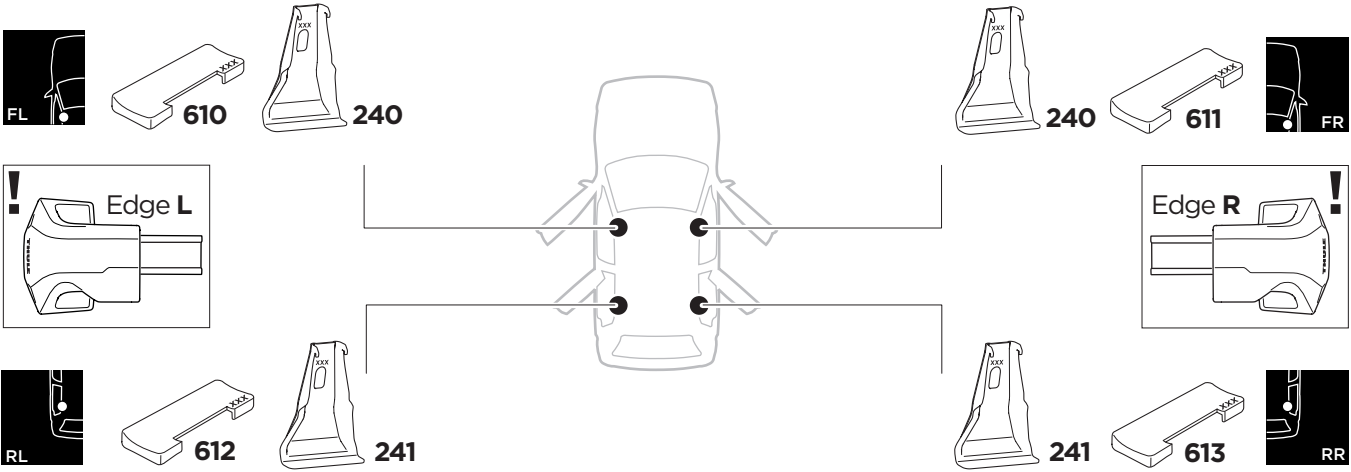

1

Kit 145100

SEAT León, 5-dr Hatchback, 13-

ISO 11154-E

THULE WingBar Evo	THULE WingBar Edge	THULE WingBar	THULE SquareBar Evo	Evo X (scale)	Edge X (scale)
SEAT León, 5-dr Hatchback, 13-				40,5	P

THULE ProBar Evo	THULE SlideBar Evo	X (mm/inch)		
SEAT León, 5-dr Hatchback, 13-		1056 mm / 41 5/8"		

THULE WingBar Evo	THULE WingBar Edge	THULE WingBar	THULE SquareBar Evo	Evo Y (scale)	Edge Y (scale)
SEAT León, 5-dr Hatchback, 13-				32	O

THULE ProBar Evo	THULE SlideBar Evo	Y (mm/inch)		
SEAT León, 5-dr Hatchback, 13-		971 mm / 38 1/4"		

	W (mm/inch)	Z (mm/inch)
SEAT León, 5-dr Hatchback, 13-	710 mm / 28"	200 mm / 7 7/8"