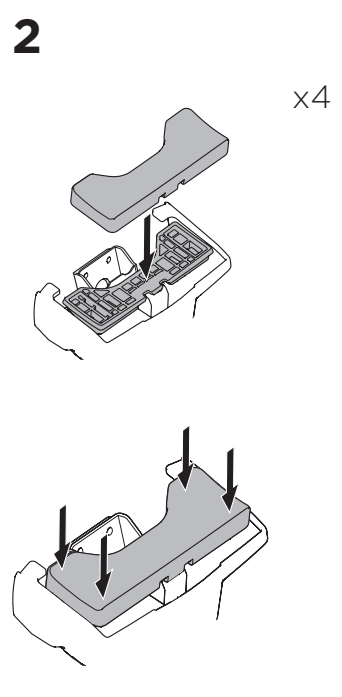

1

Kit 145100

SEAT León, 5-dr Hatchback, 13-

ISO 11154-E

THULE WingBar Evo	THULE WingBar Edge	THULE WingBar	THULE SquareBar Evo	Evo X (scale)	Edge X (scale)
SEAT León, 5-dr Hatchback, 13-				40,5	P

THULE ProBar Evo	THULE SlideBar Evo	X (mm/inch)		
SEAT León, 5-dr Hatchback, 13-		1056 mm / 41 5/8"		

THULE WingBar Evo	THULE WingBar Edge	THULE WingBar	THULE SquareBar Evo	Evo Y (scale)	Edge Y (scale)
SEAT León, 5-dr Hatchback, 13-				32	O

THULE ProBar Evo	THULE SlideBar Evo	Y (mm/inch)		
SEAT León, 5-dr Hatchback, 13-		971 mm / 38 1/4"		

	W (mm/inch)	Z (mm/inch)
SEAT León, 5-dr Hatchback, 13-	710 mm / 28"	200 mm / 7 7/8"