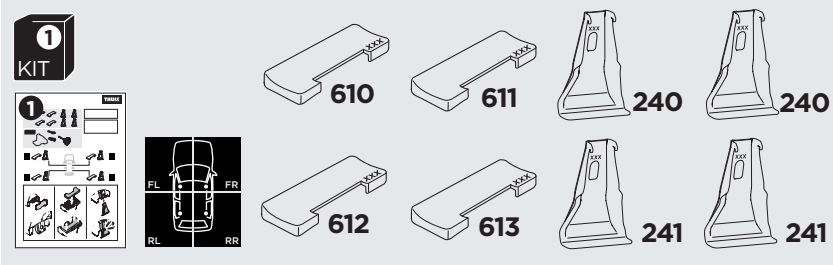

1

Kit 145100

SEAT León, 5-dr Hatchback, 13-

ISO 11154-E

THULE WingBar Evo	THULE WingBar Edge	THULE WingBar	THULE SquareBar Evo	Evo X (scale)	Edge X (scale)
SEAT León, 5-dr Hatchback, 13-				40,5	P

THULE ProBar Evo	THULE SlideBar Evo	X (mm/inch)		
SEAT León, 5-dr Hatchback, 13-		1056 mm / 41 5/8"		

THULE WingBar Evo	THULE WingBar Edge	THULE WingBar	THULE SquareBar Evo	Evo Y (scale)	Edge Y (scale)
SEAT León, 5-dr Hatchback, 13-				32	O

THULE ProBar Evo	THULE SlideBar Evo	Y (mm/inch)		
SEAT León, 5-dr Hatchback, 13-		971 mm / 38 1/4"		

	W (mm/inch)	Z (mm/inch)
SEAT León, 5-dr Hatchback, 13-	710 mm / 28"	200 mm / 7 7/8"