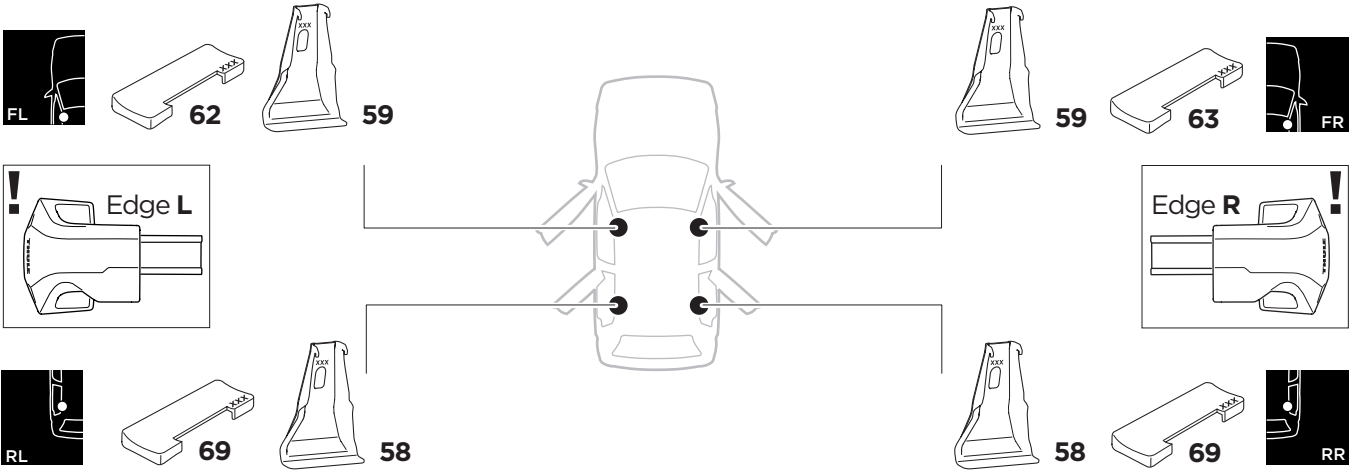

1

Kit 145013

AUDI A3, 5-dr Hatchback, 12-

ISO 11154-E

THULE WingBar Evo	THULE WingBar Edge	THULE WingBar	THULE SquareBar Evo	Evo X (scale)	Edge X (scale)
AUDI A3, 5-dr Hatchback, 12-				38,5	B
THULE ProBar Evo	THULE SlideBar Evo				X (mm/inch)
AUDI A3, 5-dr Hatchback, 12-				1036 mm / 40 3/4"	

THULE WingBar Evo	THULE WingBar Edge	THULE WingBar	THULE SquareBar Evo	Evo Y (scale)	Edge Y (scale)
AUDI A3, 5-dr Hatchback, 12-				33	M
THULE ProBar Evo	THULE SlideBar Evo				Y (mm/inch)
AUDI A3, 5-dr Hatchback, 12-				981 mm / 38 5/8"	

	W (mm/inch)	Z (mm/inch)
AUDI A3, 5-dr Hatchback, 12-	720 mm / 28 3/8"	250 mm / 9 7/8"