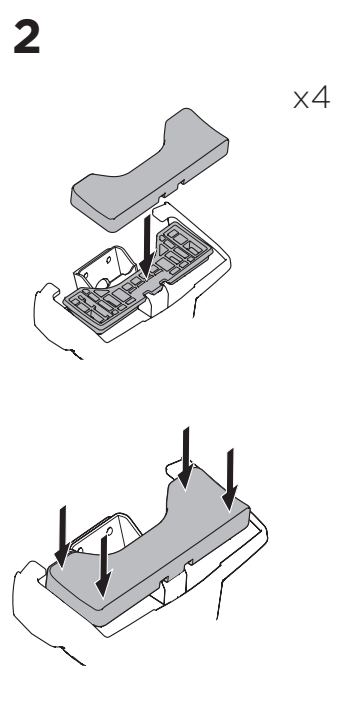

1

Kit 145013

AUDI A3, 5-dr Hatchback, 12-

ISO 11154-E

THULE WingBar Evo	THULE WingBar Edge	THULE WingBar	THULE SquareBar Evo	Evo X (scale)	Edge X (scale)
AUDI A3, 5-dr Hatchback, 12-				38,5	B
THULE ProBar Evo	THULE SlideBar Evo				X (mm/inch)
AUDI A3, 5-dr Hatchback, 12-				1036 mm / 40 3/4"	

THULE WingBar Evo	THULE WingBar Edge	THULE WingBar	THULE SquareBar Evo	Evo Y (scale)	Edge Y (scale)
AUDI A3, 5-dr Hatchback, 12-				33	M
THULE ProBar Evo	THULE SlideBar Evo				Y (mm/inch)
AUDI A3, 5-dr Hatchback, 12-				981 mm / 38 5/8"	

	W (mm/inch)	Z (mm/inch)
AUDI A3, 5-dr Hatchback, 12-	720 mm / 28 3/8"	250 mm / 9 7/8"