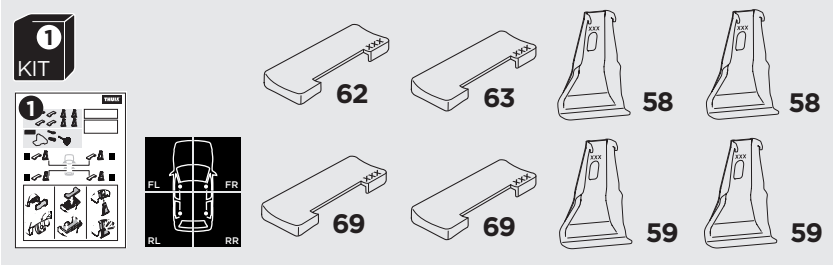

1

Kit 145013

AUDI A3, 5-dr Hatchback, 12-

ISO 11154-E

THULE WingBar Evo	THULE WingBar Edge	THULE WingBar	THULE SquareBar Evo	Evo X (scale)	Edge X (scale)
AUDI A3, 5-dr Hatchback, 12-				38,5	B
THULE ProBar Evo	THULE SlideBar Evo				X (mm/inch)
AUDI A3, 5-dr Hatchback, 12-				1036 mm / 40 3/4"	

THULE WingBar Evo	THULE WingBar Edge	THULE WingBar	THULE SquareBar Evo	Evo Y (scale)	Edge Y (scale)
AUDI A3, 5-dr Hatchback, 12-				33	M
THULE ProBar Evo	THULE SlideBar Evo				Y (mm/inch)
AUDI A3, 5-dr Hatchback, 12-				981 mm / 38 5/8"	

	W (mm/inch)	Z (mm/inch)
AUDI A3, 5-dr Hatchback, 12-	720 mm / 28 3/8"	250 mm / 9 7/8"