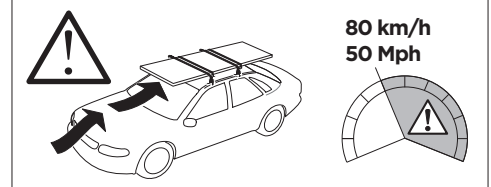

1

Kit 145003

TOYOTA Hilux, 4-dr Double Cab, 16-
TOYOTA Hilux, 4-dr Extra Cab, 16-

ISO 11154-E

THULE WingBar Evo	THULE WingBar Edge	THULE WingBar	THULE SquareBar Evo	Evo X (scale)	Edge X (scale)
TOYOTA Hilux, 4-dr Double Cab, 16-				40	Q
TOYOTA Hilux, 4-dr Extra Cab, 16-				40	Q

THULE ProBar Evo	THULE SlideBar Evo	X (mm/inch)		
TOYOTA Hilux, 4-dr Double Cab, 16-		1051 mm / 41 3/8"		
TOYOTA Hilux, 4-dr Extra Cab, 16-		1051 mm / 41 3/8"		

THULE WingBar Evo	THULE WingBar Edge	THULE WingBar	THULE SquareBar Evo	Evo Y (scale)	Edge Y (scale)
TOYOTA Hilux, 4-dr Double Cab, 16-				40	Q
TOYOTA Hilux, 4-dr Extra Cab, 16-				40	Q

THULE ProBar Evo	THULE SlideBar Evo	Y (mm/inch)		
TOYOTA Hilux, 4-dr Double Cab, 16-		1051 mm / 41 3/8"		
TOYOTA Hilux, 4-dr Extra Cab, 16-		1051 mm / 41 3/8"		

	W (mm/inch)	Z (mm/inch)
TOYOTA Hilux, 4-dr Double Cab, 16-	750 mm / 29 1/2"	300 mm / 11 3/4"
TOYOTA Hilux, 4-dr Extra Cab, 16-	700 mm / 27 1/2"	300 mm / 11 3/4"