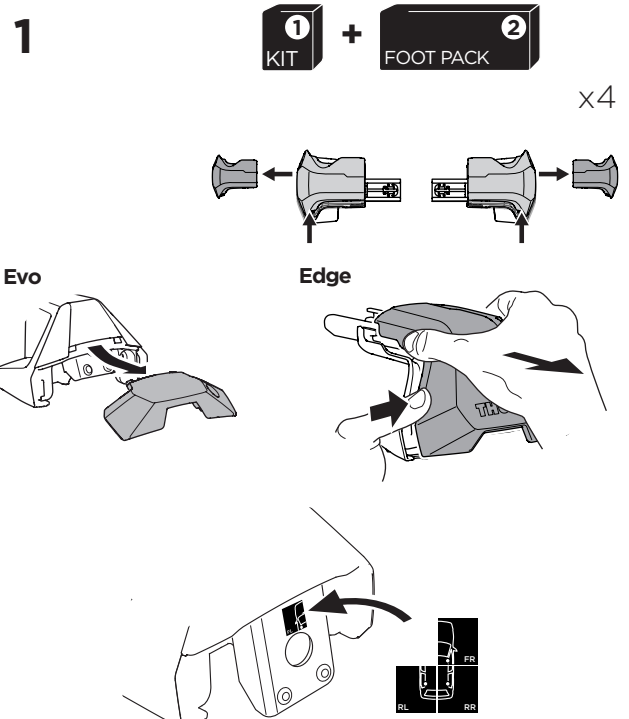

1

Kit 145003

TOYOTA Hilux, 4-dr Double Cab, 16-
TOYOTA Hilux, 4-dr Extra Cab, 16-

ISO 11154-E

THULE WingBar Evo	THULE WingBar Edge	THULE WingBar	THULE SquareBar Evo	Evo X (scale)	Edge X (scale)
TOYOTA Hilux, 4-dr Double Cab, 16-				40	Q
TOYOTA Hilux, 4-dr Extra Cab, 16-				40	Q

THULE ProBar Evo	THULE SlideBar Evo	X (mm/inch)		
TOYOTA Hilux, 4-dr Double Cab, 16-		1051 mm / 41 3/8"		
TOYOTA Hilux, 4-dr Extra Cab, 16-		1051 mm / 41 3/8"		

THULE WingBar Evo	THULE WingBar Edge	THULE WingBar	THULE SquareBar Evo	Evo Y (scale)	Edge Y (scale)
TOYOTA Hilux, 4-dr Double Cab, 16-				40	Q
TOYOTA Hilux, 4-dr Extra Cab, 16-				40	Q

THULE ProBar Evo	THULE SlideBar Evo	Y (mm/inch)		
TOYOTA Hilux, 4-dr Double Cab, 16-		1051 mm / 41 3/8"		
TOYOTA Hilux, 4-dr Extra Cab, 16-		1051 mm / 41 3/8"		

	W (mm/inch)	Z (mm/inch)
TOYOTA Hilux, 4-dr Double Cab, 16-	750 mm / 29 1/2"	300 mm / 11 3/4"
TOYOTA Hilux, 4-dr Extra Cab, 16-	700 mm / 27 1/2"	300 mm / 11 3/4"